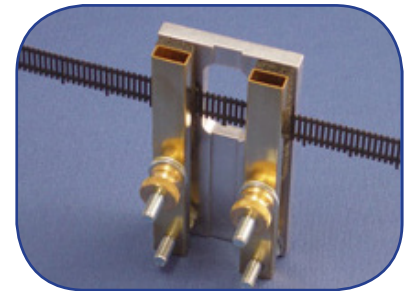

## The RIGHT CLAMP

NAME	MODEL	SPECIFICATIONS	PRICE
NEW Combo Right Clamp	AC - 7 - 1	2.75" x 0.75" Jaw x 3/8" max open	\$68.00
The Mini Right Clamp	AC - 2 - 2	1" x 0.4" Jaw x 5/16" max open	\$38.00
The Original Right Clamp	AC - 1 - 1	1.5" x 0.5" Jaw x 5/16" max open	\$40.00
The Long Right Clamp	AC - 3 - 2	2.75" x 0.5" Jaw x 5/16" max open	\$42.00
The Large Right Clamp	AC - 4 - 2	2.75" x 0.75" Jaw x 9/16" max open	\$44.00
The 4 Inch Right Clamp	AC - 5 - 1	4" x 0.75" Jaw x 5/8" max open	\$58.00
The 7 Inch Right Clamp	AC - 6 - 1	7" x 0.75" Jaw x 5/8" max open	\$66.00

The Original Right Clamp

The Combo Right Clamp

The Right Clamp

The Original Splice Clamp

The Large Right Clamp

## The SPLICE CLAMP

NAME	MODEL	SPECIFICATIONS	PRICE
The Original Splice Clamp	AC - 21 - 1	1 - 1/2" Jaw x 5/16" max open	\$42.00
The Long Splice Clamp	AC - 22 - 1	2 - 3/4" Jaw x 5/16" max open	\$47.00
The 4 Inch Splice Clamp	AC - 23 - 1	4" Jaw x 5/8" max open	\$58.00
The 7 Inch Splice Clamp	AC - 24 - 2	7" Jaw x 5/8" max open	\$65.00