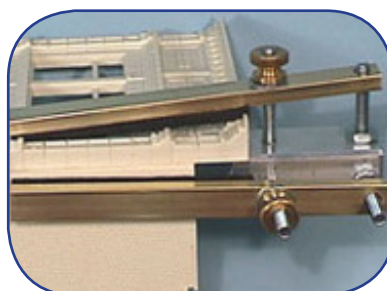

## The RIGHT CLAMP

NAME	MODEL	SPECIFICATIONS	PRICE
NEW Combo Right Clamp	AC - 7 - 1	2.75" x 0.75" Jaw x 3/8" max open	\$68.00
The Mini Right Clamp	AC - 2 - 2	1" x 0.4" Jaw x 5/16" max open	\$38.00
The Original Right Clamp	AC - 1 - 1	1.5" x 0.5" Jaw x 5/16" max open	\$40.00
The Long Right Clamp	AC - 3 - 2	2.75" x 0.5" Jaw x 5/16" max open	\$42.00
The Large Right Clamp	AC - 4 - 2	2.75" x 0.75" Jaw x 9/16" max open	\$44.00
The 4 Inch Right Clamp	AC - 5 - 1	4" x 0.75" Jaw x 5/8" max open	\$58.00
The 7 Inch Right Clamp	AC - 6 - 1	7" x 0.75" Jaw x 5/8" max open	\$66.00

The Original Right Clamp

The Combo Right Clamp

The Right Clamp

The Original Splice Clamp

The Large Right Clamp

## The SPLICE CLAMP

NAME	MODEL	SPECIFICATIONS	PRICE
The Original Splice Clamp	AC - 21 - 1	1 - 1/2" Jaw x 5/16" max open	\$42.00
The Long Splice Clamp	AC - 22 - 1	2 - 3/4" Jaw x 5/16" max open	\$47.00
The 4 Inch Splice Clamp	AC - 23 - 1	4" Jaw x 5/8" max open	\$58.00
The 7 Inch Splice Clamp	AC - 24 - 2	7" Jaw x 5/8" max open	\$65.00