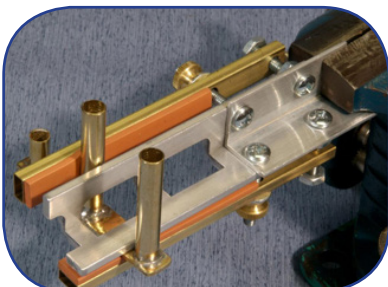

## The RIGHT CLAMP

NAME	MODEL	SPECIFICATIONS	PRICE
NEW Combo Right Clamp	AC - 7 - 1	2.75" x 0.75" Jaw x 3/8" max open	\$68.00
The Mini Right Clamp	AC - 2 - 2	1" x 0.4" Jaw x 5/16" max open	\$38.00
The Original Right Clamp	AC - 1 - 1	1.5" x 0.5" Jaw x 5/16" max open	\$40.00
The Long Right Clamp	AC - 3 - 2	2.75" x 0.5" Jaw x 5/16" max open	\$42.00
The Large Right Clamp	AC - 4 - 2	2.75" x 0.75" Jaw x 9/16" max open	\$44.00
The 4 Inch Right Clamp	AC - 5 - 1	4" x 0.75" Jaw x 5/8" max open	\$58.00
The 7 Inch Right Clamp	AC - 6 - 1	7" x 0.75" Jaw x 5/8" max open	\$66.00

The Original Right Clamp

The Combo Right Clamp

The Right Clamp

The Original Splice Clamp

The Large Right Clamp

## The SPLICE CLAMP

NAME	MODEL	SPECIFICATIONS	PRICE
The Original Splice Clamp	AC - 21 - 1	1 - 1/2" Jaw x 5/16" max open	\$42.00
The Long Splice Clamp	AC - 22 - 1	2 - 3/4" Jaw x 5/16" max open	\$47.00
The 4 Inch Splice Clamp	AC - 23 - 1	4" Jaw x 5/8" max open	\$58.00
The 7 Inch Splice Clamp	AC - 24 - 2	7" Jaw x 5/8" max open	\$65.00